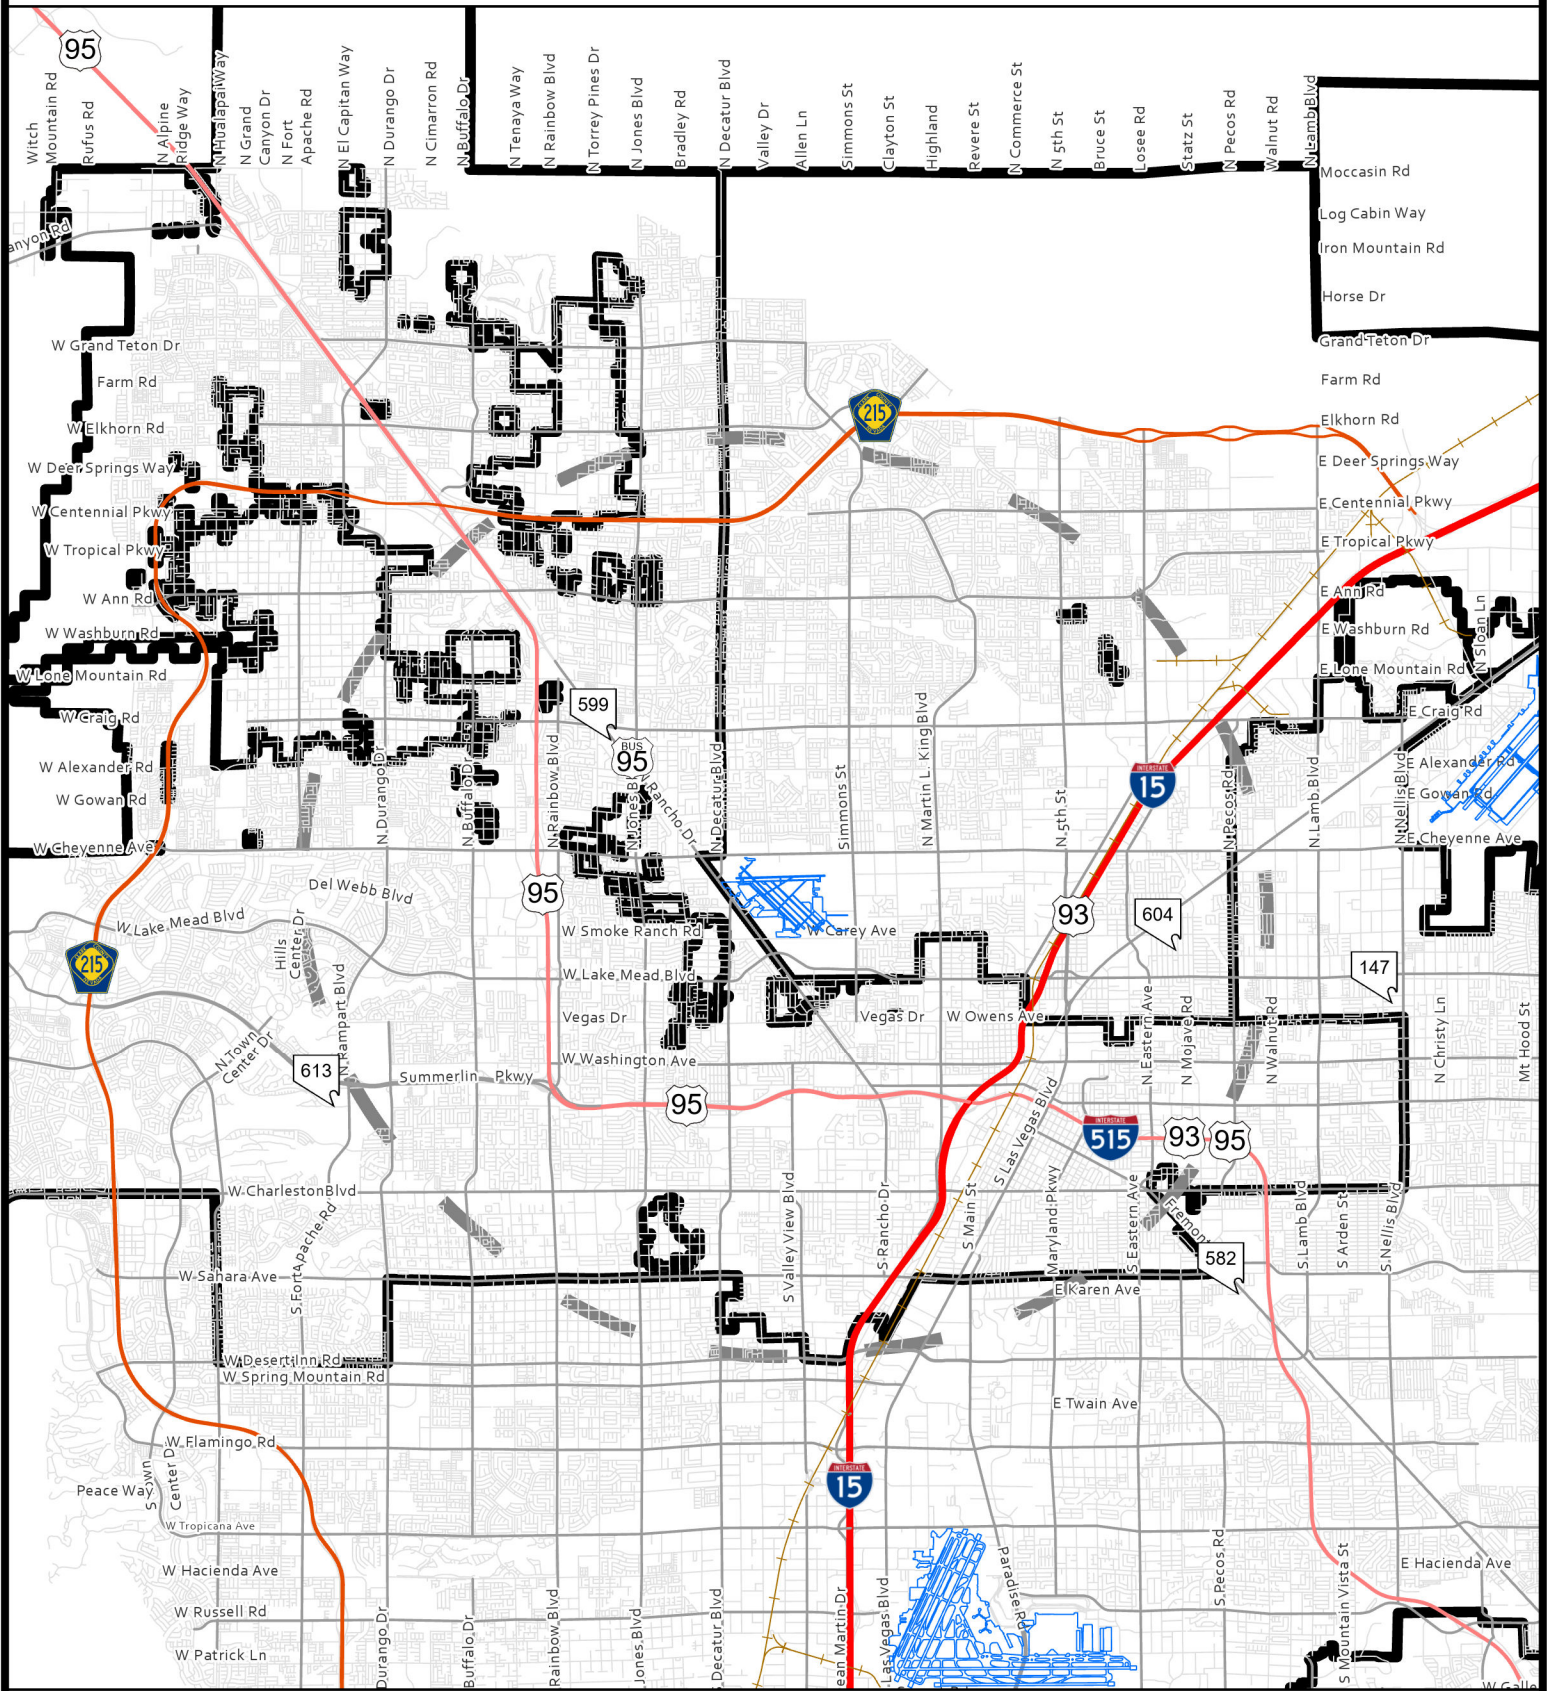

Bird Airstrike Hazard Area Map - North Las Vegas Airport

- Restricted Area (5 Miles)
- Jurisdictional Boundaries
- Airports
- Railroads

Date Prepared: August 2, 2023

This information is for display purposes only.
No liability is assumed as to the accuracy of the
data delineated hereon.